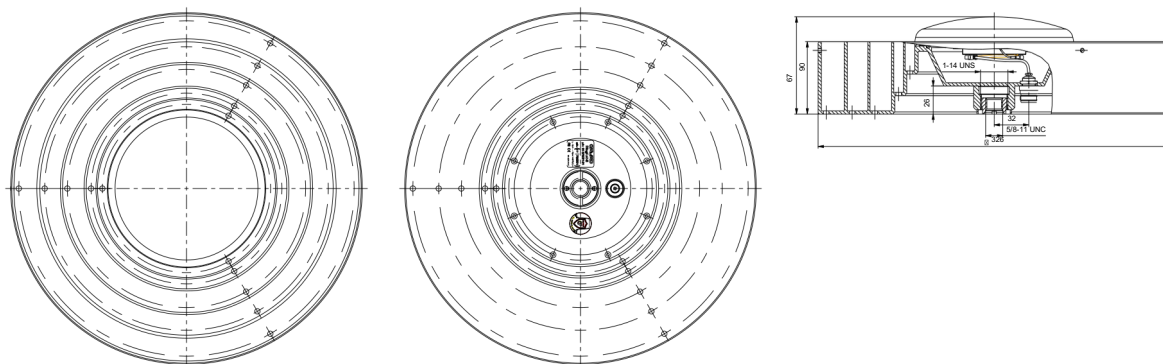

GNSS Constellations	Constellations	Channels	Gain*, dB	Channels	Gain*, dB
	GPS	L1	5	L2/L5	4
	GLONASS	L1		L2/L3	
	Galileo	E1		E5A/E5B/E6	
	BeiDou	B1/B1C		B2A/B2B/B3	
	QZSS	L1		L2/L5/L6	
	SBAS	L1		L5	
	NaviC	L1,S		L5	
	L-Band			1520 - 1559	
Out-of-Band Rejection	1164–1300 MHz	>60 dB @ 1000 MHz, >15 dB @ 1350 MHz,			
	1520–1610 MHz	>30 dB @ 1400 MHz, >20 dB @ 1462 MHz, >10 dB @ 1480 MHz, >20 dB @ 1690 MHz >30 dB @ 1710 MHz, >60 dB @ 1800 MHz			
	2483.5 - 2500 MHz	>50 dB @ 2400 MHz, >15 dB @ 2440 MHz, >20 dB @ 2550 MHz, >50 dB @ 2600 MHz			
Electrical	Axial Ratio Output	3.0 dB (max)			
	Impedance	50 Ohm			
	VSWR Max	2.0:1			
	LNA Gain	32±2 dB; 40±2 dB (optional)			
	Noise Figure	1.7 dB typical, 2.3 dB typical for S-Band			
Connector	Antenna Type	Microstrip			
	Connector	TNC; N-type (optional)			
	Mounting	5/8-11; 1-14 (optional)			
Power	Input Voltage	+3.0 to +15 VDC			
	Power Consumption	1.3 W (max)			
	Current	90 mA @ 5.0V typical			
Physical & Environmental	Operating / Storage Temps	-45°C to +85° C / -50°C to +85°C			
	Humidity	Waterproof, 100% non-condensing, IP68			
	Dimensions	Ø326 mm, h = 88 mm			
	Weight	2.8 kg			
	Material	Radome: ABS, Base: Aluminum			

*typical at Zenith

Detailed Dimensions & Mounting Points

GNSS performance is dependent on signal quality, satellite geometry, ionospheric and tropospheric conditions, baseline length, multipath effects and RF interference. Specifications may be changed without notice.